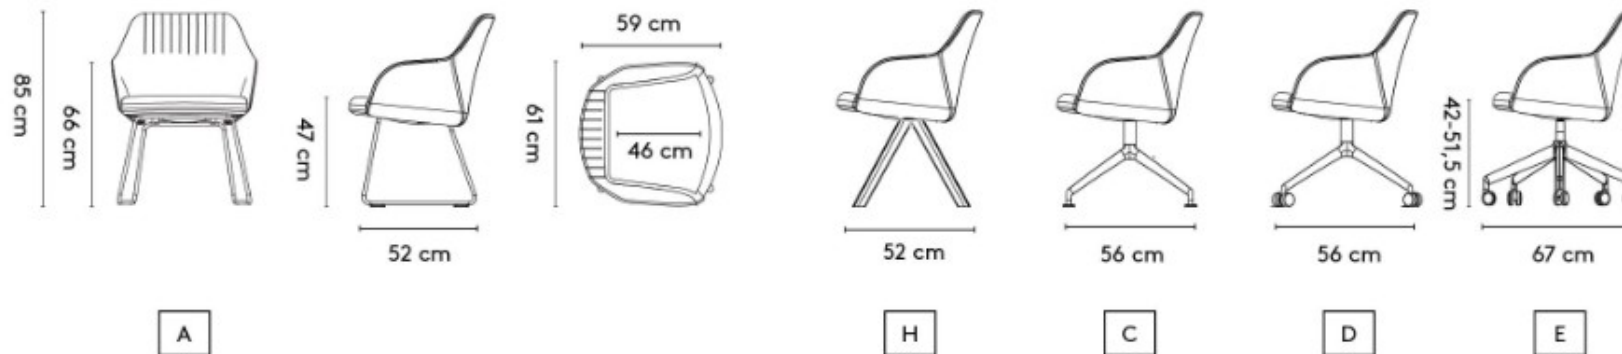

Standard

Materials

Seat: upholstered (fabric, leather)

Frame:

A. Cantilever: shining chrome, stainless steel optic, epoxy lacquer on steel, epoxy fine texture on steel

H. 4 legs (fixed, swivel): oak (solid)

C. 4 feet central base (swivel) on feet: polished aluminum, epoxy lacquer on aluminum, epoxy fine texture on aluminum

D. 4 feet central base (fixed) on castors: polished aluminum, epoxy lacquer on aluminum, epoxy fine texture on aluminum

E. 5 feet central base (swivel, height adjustable) on castors: polished aluminum, epoxy lacquer on aluminum, epoxy fine texture on aluminum

Finishes

All Arco colors and finishes for the mentioned materials