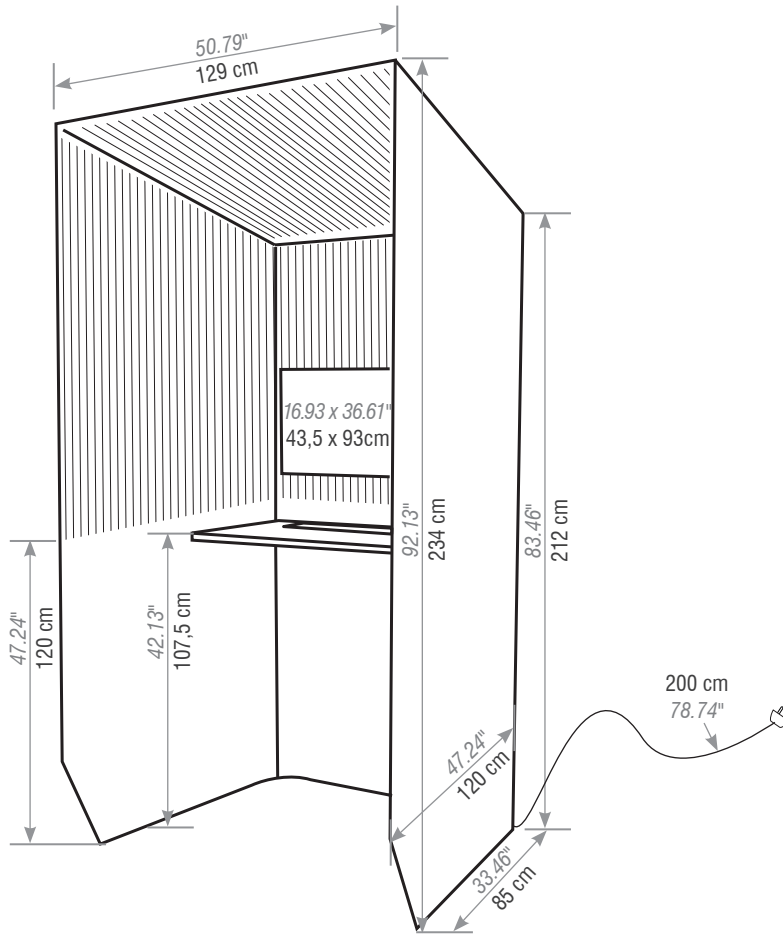

OPTIONS

- diamond | rib
- Worktop: Standard: upholstered worktop (depth always 50 cm | 19.69") | connection with 6 anodised alu hooks
Optional: • worktop Antwerp Oak: with or without cabletray (max depth 70 cm | 27.56")
• white laminate without cable tray (max depth 70 cm | 27.56")
- unicolour | multicolour
- lightpanel
- Buzzifabric | Buzzirough

BuzziBooth Standing | Useful Links

Price List

Warranty

Install. instructions

2D DWG

3D Sketchup

Questions? Don't hesitate to contact your local agent or distributor

BuzziBooth Standing | Dimensions & Weight

	Size:	Height	Weight:
Standard	129 x 120 cm <i>50.79 x 47.24"</i>	234 cm <i>92.13"</i>	96 kg <i>211.64 lbs</i>
transport crate incl. BuzziBooth	204,5 x 251,5 cm <i>80.31 x 98.82"</i>	43 cm <i>16.93"</i>	120,5 kg <i>330.69 lbs</i>
lightboard	43,5 x 93 cm <i>16.93 x 36.61"</i>		4,8 kg <i>10.58 lbs</i>

BuzziBooth Standing | Dimensions & Weight

	Depth:	Height	Weight:
upholstered worktop with cabletray	50 cm 19.69"	12 cm 4.72"	5,4 kg 11.90 lbs
laminated worktop flat - without cabletray	50 cm 19.69"	2 cm 0.79"	7,6 kg 16.76 lbs
worktop in Antwerp Oak with cabletray	50 cm 19.69"	12 cm 4.72"	10,3 kg 22.71 lbs
worktop in Antwerp Oak without cabletray	50 cm 19.69"	2 cm 0.79"	8 kg 17.64 lbs