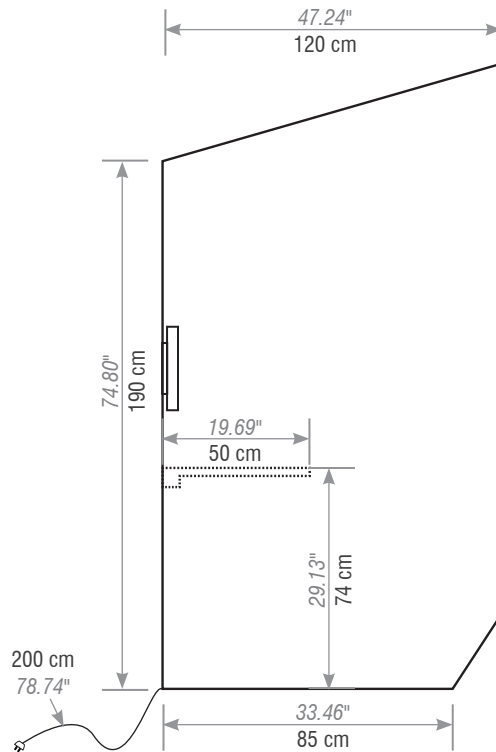

BuzziBooth | Useful Links

Price List

Warranty

Install. instructions

2D DWG

3D Sketchup

Questions? Don't hesitate to contact your local agent or distributor

BuzziBooth | Dimensions & Weight

	Size:	Height	Weight:
Standard	129 x 120 cm 50.79 x 47.24"	216 cm 85.04"	88 kg 194.01 lbs
transport crate incl. BuzziBooth	228,5 x 142,5 cm 89.76 x 55.91"	44 cm 17.32"	120,5 kg 265.66 lbs
lightboard	43,5 x 93 cm 16.93 x 36.61"		4,8 kg 10.58 lbs

BuzziBooth | Dimensions & Weight

	Depth:	Height	Weight:
upholstered worktop with cabletray	50 cm 19.69"	12 cm 4.72"	5,4 kg 11.90 lbs
laminated worktop flat - without cabletray	50 cm 19.69"	2 cm 0.79"	7,6 kg 16.76 lbs
worktop in Antwerp Oak with cabletray	50 cm 19.69"	12 cm 4.72"	10,3 kg 22.71 lbs
worktop in Antwerp Oak without cabletray	50 cm 19.69"	2 cm 0.79"	8 kg 17.64 lbs

	Size:	Height	Weight:
Standard	129 x 120 cm <i>50.79 x 47.24"</i>	234 cm <i>92.13"</i>	96 kg <i>211.64 lbs</i>
transport crate incl. BuzziBooth	204,5 x 251,5 cm <i>80.31 x 98.82"</i>	43 cm <i>16.93"</i>	120,5 kg <i>330.69 lbs</i>
lightboard	43,5 x 93 cm <i>16.93 x 36.61"</i>		4,8 kg <i>10.58 lbs</i>