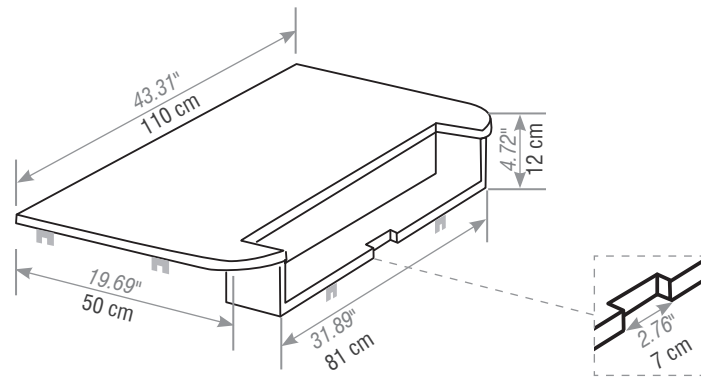

with cabletray: