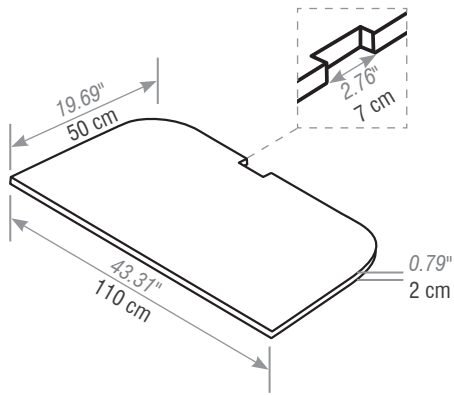

BuzziBooth | Dimensions & Weight

	Depth:	Height	Weight:
upholstered worktop with cabletray	50 cm | 19.69"	12 cm | 4.72"	5,4 kg 11.90 lbs
laminated worktop flat - without cabletray	50 cm | 19.69"	2 cm | 0.79"	7,6 kg 16.76 lbs
worktop in Antwerp Oak with cabletray	50 cm | 19.69"	12 cm | 4.72"	10,3 kg 22.71 lbs
worktop in Antwerp Oak without cabletray	50 cm | 19.69"	2 cm | 0.79"	8 kg 17.64 lbs

without cabletray: