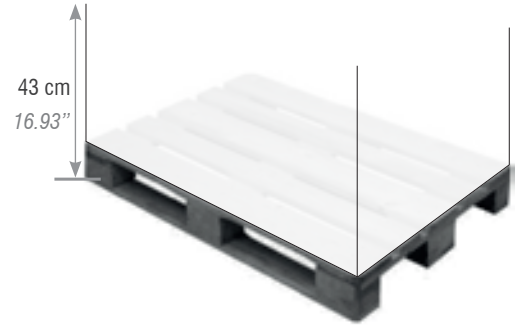

BuzziBooth Standing | Useful Links

Price List

Warranty

Install. instructions

2D DWG

3D Sketchup

Questions? Don't hesitate to contact your local agent or distributor

BuzziBooth Standing | Dimensions & Weight

	Size:	Height	Weight:
Standard	129 x 120 cm <i>50.79 x 47.24"</i>	234 cm <i>92.13"</i>	96 kg <i>211.64 lbs</i>
transport crate incl. BuzziBooth	204,5 x 251,5 cm <i>80.31 x 98.82"</i>	43 cm <i>16.93"</i>	120,5 kg <i>330.69 lbs</i>
lightboard	43,5 x 93 cm <i>16.93 x 36.61"</i>		4,8 kg <i>10.58 lbs</i>

BuzziBooth Standing | Dimensions & Weight

	Depth:	Height	Weight:
upholstered worktop with cabletray	50 cm 19.69"	12 cm 4.72"	5,4 kg 11.90 lbs
laminated worktop flat - without cabletray	50 cm 19.69"	2 cm 0.79"	7,6 kg 16.76 lbs
worktop in Antwerp Oak with cabletray	50 cm 19.69"	12 cm 4.72"	10,3 kg 22.71 lbs
worktop in Antwerp Oak without cabletray	50 cm 19.69"	2 cm 0.79"	8 kg 17.64 lbs