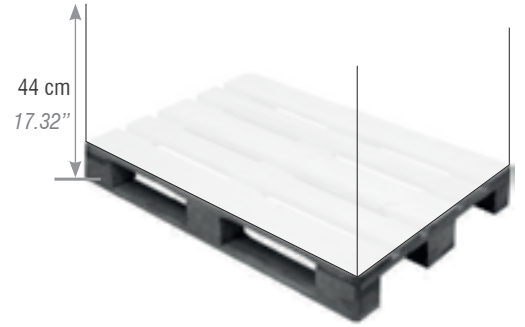

BuzziBooth | Useful Links

Price List

Warranty

Install. instructions

2D DWG

3D Sketchup

Questions? Don't hesitate to contact your local agent or distributor

BuzziBooth | Dimensions & Weight

	Size:	Height	Weight:
Standard	129 x 120 cm 50.79 x 47.24"	216 cm 85.04"	88 kg 194.01 lbs
transport crate incl. BuzziBooth	228,5 x 142,5 cm 89.76 x 55.91"	44 cm 17.32"	120,5 kg 265.66 lbs
lightboard	43,5 x 93 cm 16.93 x 36.61"		4,8 kg 10.58 lbs

BuzziBooth | Dimensions & Weight

	Depth:	Height	Weight:
upholstered worktop with cabletray	50 cm 19.69"	12 cm 4.72"	5,4 kg 11.90 lbs
laminated worktop flat - without cabletray	50 cm 19.69"	2 cm 0.79"	7,6 kg 16.76 lbs
worktop in Antwerp Oak with cabletray	50 cm 19.69"	12 cm 4.72"	10,3 kg 22.71 lbs
worktop in Antwerp Oak without cabletray	50 cm 19.69"	2 cm 0.79"	8 kg 17.64 lbs