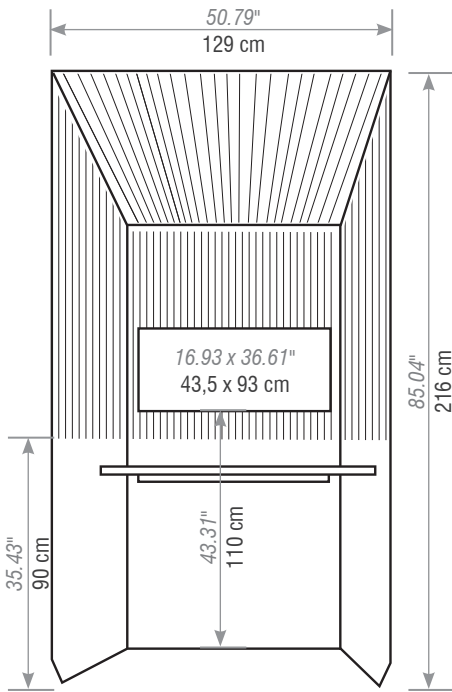

BuzziBooth | Useful Links

Price List

Warranty

Install. instructions

2D DWG

3D Sketchup

Questions? Don't hesitate to contact your local agent or distributor

BuzziBooth | Dimensions & Weight

	Size:	Height	Weight:
Standard	129 x 120 cm 50.79 x 47.24"	216 cm 85.04"	88 kg 194.01 lbs
transport crate incl. BuzziBooth	228,5 x 142,5 cm 89.76 x 55.91"	44 cm 17.32"	120,5 kg 265.66 lbs
lightboard	43,5 x 93 cm 16.93 x 36.61"		4,8 kg 10.58 lbs

BuzziBooth | Dimensions & Weight

	Depth:	Height	Weight:
upholstered worktop with cabletray	50 cm 19.69"	12 cm 4.72"	5,4 kg 11.90 lbs
laminated worktop flat - without cabletray	50 cm 19.69"	2 cm 0.79"	7,6 kg 16.76 lbs
worktop in Antwerp Oak with cabletray	50 cm 19.69"	12 cm 4.72"	10,3 kg 22.71 lbs
worktop in Antwerp Oak without cabletray	50 cm 19.69"	2 cm 0.79"	8 kg 17.64 lbs

	Size:	Height	Weight:
Standard	129 x 120 cm <i>50.79 x 47.24"</i>	234 cm <i>92.13"</i>	96 kg <i>211.64 lbs</i>
transport crate incl. BuzziBooth	204,5 x 251,5 cm <i>80.31 x 98.82"</i>	43 cm <i>16.93"</i>	120,5 kg <i>330.69 lbs</i>
lightboard	43,5 x 93 cm <i>16.93 x 36.61"</i>		4,8 kg <i>10.58 lbs</i>