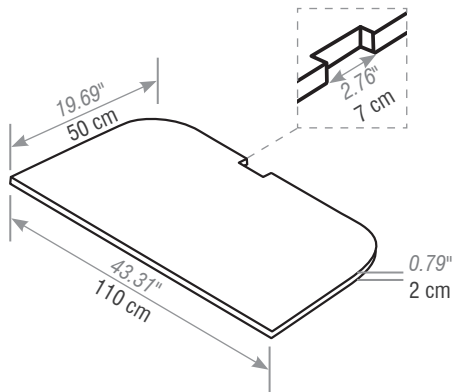

BuzziBooth Standing | Dimensions & Weight

	Depth:	Height	Weight:
upholstered worktop with cabletray	50 cm | 19.69"	12 cm | 4.72"	5,4 kg 11.90 lbs
laminated worktop flat - without cabletray	50 cm | 19.69"	2 cm | 0.79"	7,6 kg 16.76 lbs
worktop in Antwerp Oak with cabletray	50 cm | 19.69"	12 cm | 4.72"	10,3 kg 22.71 lbs
worktop in Antwerp Oak without cabletray	50 cm | 19.69"	2 cm | 0.79"	8 kg 17.64 lbs

without cabletray: