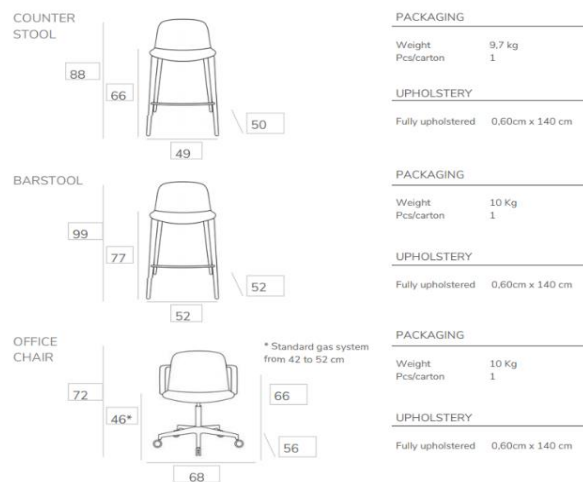

RACCO COUNTER STOOL

OAK
OAK
OAK
OAK
OAK
OAK
OAK

** OAK with brushed inox footrest

WALNUT
WALNUT
WALNUT
WALNUT
WALNUT
WALNUT
WALNUT

** WALNUT with black metal footrest

COM € 337,00
Angel - fabric € 363,50
Nord Wool - mixed wool € 375,50
Pure Wool - wool € 397,75
Angel Chevy - fabric € 371,00
Soft Leather € 427,25
Moka Yemen - vinyl € 373,00

COM € 369,50
Angel - fabric € 396,00
Nord Wool - mixed wool € 408,00
Pure Wool - wool € 430,25
Angel Chevy - fabric € 403,50
Soft Leather € 459,75
Moka Yemen - vinyl € 405,50