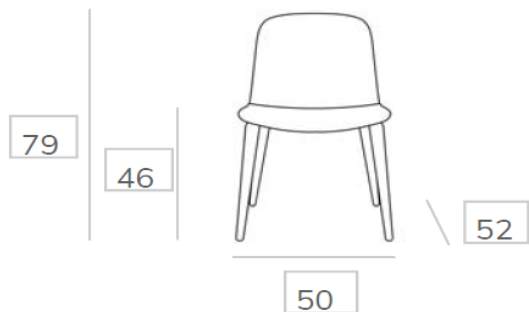

CHAIR
wood

PACKAGING

Weight 16 kg
Pcs/carton 2
Volume 0,34 cbm

UPHOLSTERY

Fully upholstered 0,65 cm x 140 cm

Blz 27

RACCO WITH ARMREST

Minimum quantity 20 pcs

armrest in OAK + € 78,75

armrest in WALNUT + € 95,00