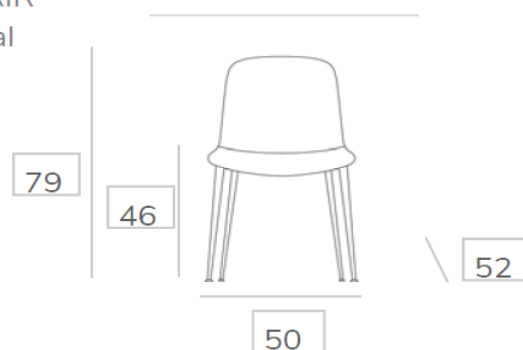

**PACKAGING**

Weight 14 kg  
 Pcs/carton 2  
 Volume 0,34 cbm

**UPHOLSTERY**

Fully upholstered 0,65 cm x 140 cm

**RACCO SLIM COUNTER STOOL**

metal legs, conical frame , color black  
 metal legs, conical frame , brass vernish \*