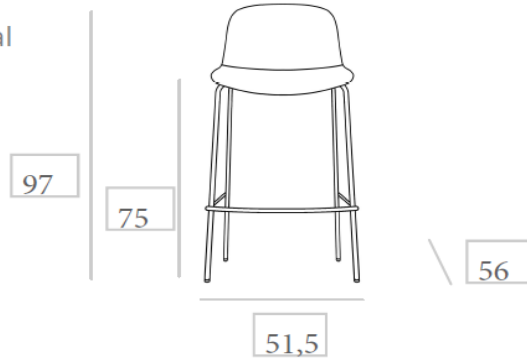

RACCO SLIM BARSTOOL

Blz 32

metal legs, conical frame , color black	COM	€ 227,50
metal legs, conical frame , brass vernish *	COM	€ 312,50
metal legs, conical frame , color black	velvet	€ 247,50
metal legs, conical frame , brass vernish *	velvet	€ 332,50

for quantities bigger than 50 pcs, please contact us for discount
for quantities smaller than 10 pcs please add + 10%

STOOL
metal

PACKAGING

Weight	9,70 kg
Pcs/carton	1
Volume	0,27 cbm

UPHOLSTERY

Fully upholstered 0,60 cm x 140 cm